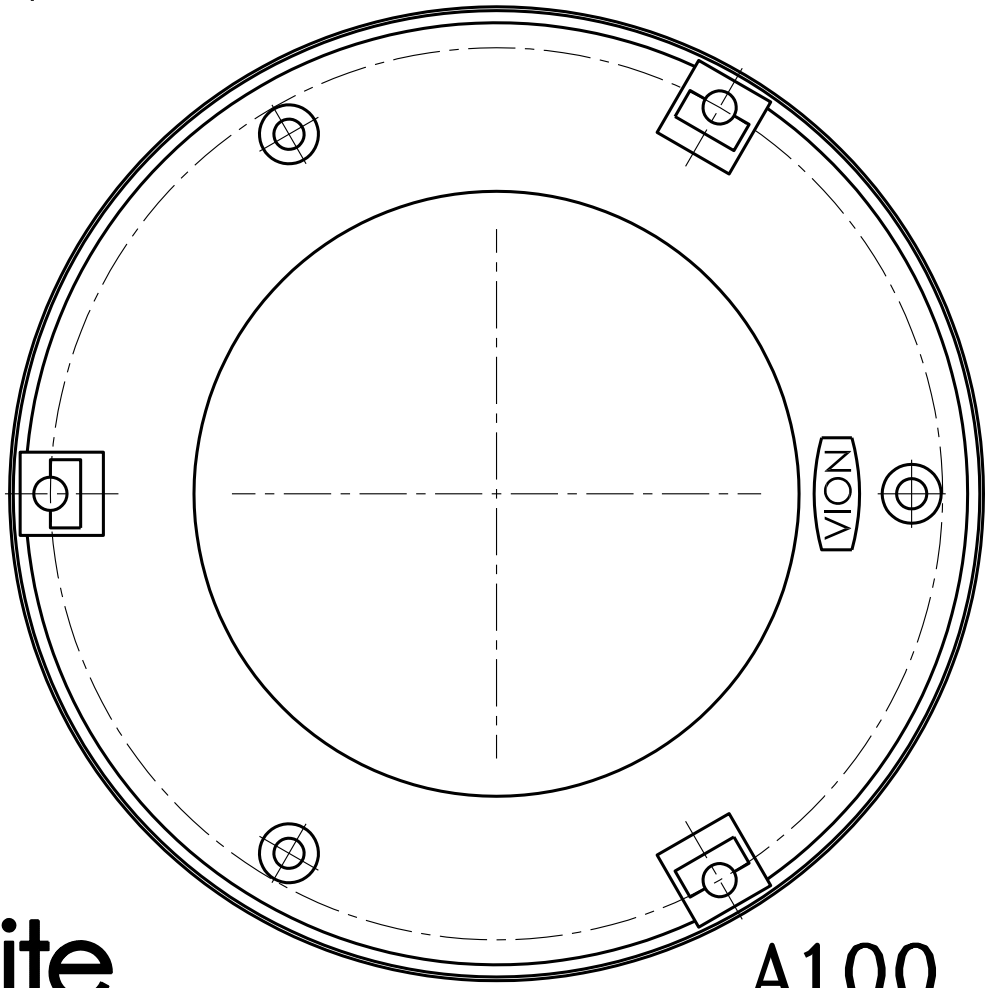

delite

Wall mount A100 WM template

Peter Jessen 27/11-15

UP

A100 WM

All design and production rights are owned by Delite ApS.

Brug denne tegning som skabelon til fastgørelse af inderringen.
Use this drawing as a template when mounting the inner ring.