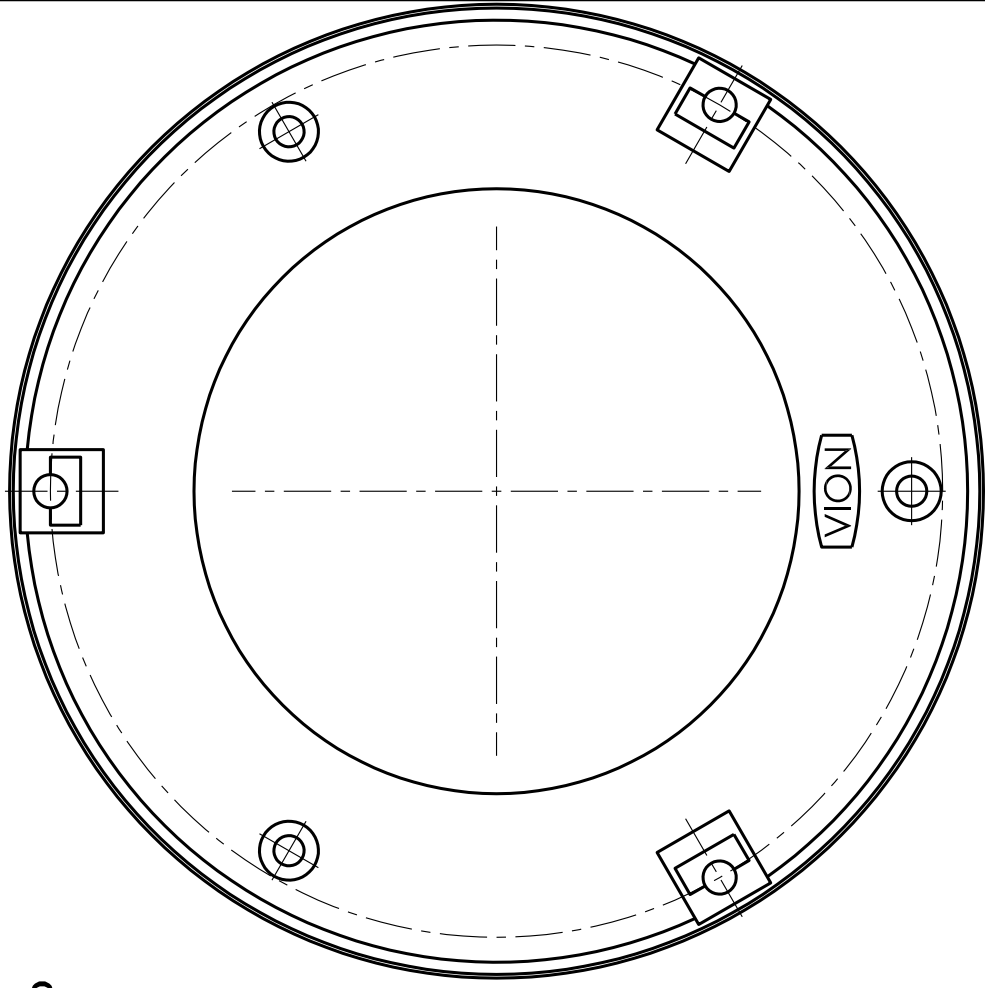

delite

Wall mount A100 WM template

Peter Jessen 27/11-15

UP

A100 WM

All design and production rights are owned by Delite ApS.

Brug denne tegning som skabelon til fastgørelse af inderringen.
Use this drawing as a template when mounting the inner ring.